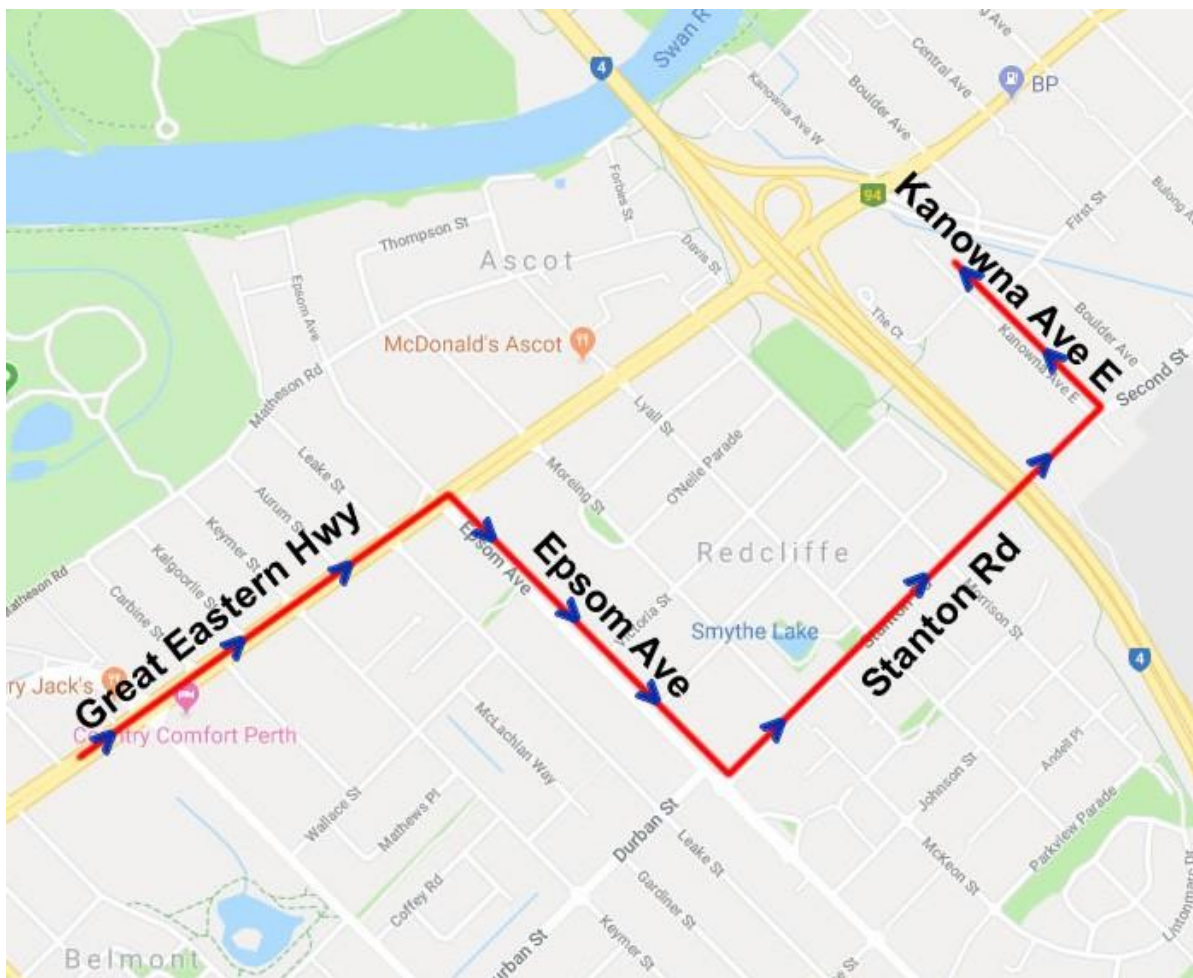

## Important notice for our guests and suppliers

Due to roadworks from the 5<sup>th</sup> of October to early December 2018 on Brearley Avenue and First Street, access has been restricted to the Sanno Marracoonda Airport Hotel from the Great Eastern Highway.

## Please see below for alternate routes.

MAP 1 OR 2 (access from Coolgardie Avenue or via Epsom Avenue will be the best access to the hotel from the Great Eastern Highway) during this time. Easy access will be available from the hotel back onto Great Eastern Highway.