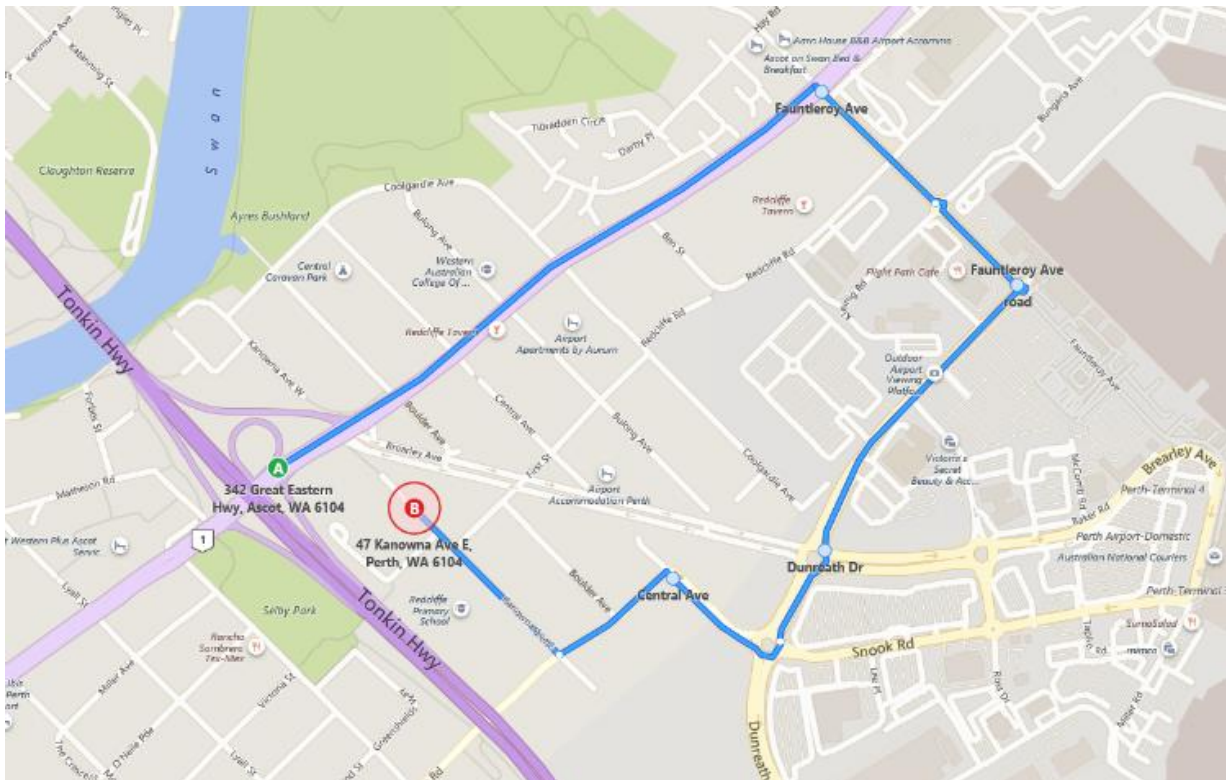

## Important notice for our guests and suppliers

Due to roadworks from the 5<sup>th</sup> of October to early December 2018 on Brearley Avenue and First Street, access has been restricted to the Sanno Marracoonda Airport Hotel from the Great Eastern Highway.

## Please see below for alternate routes.

MAP 1 OR 2 (access from Coolgardie Avenue or via Epsom Avenue will be the best access to the hotel from the Great Eastern Highway) during this time. Easy access will be available from the hotel back onto Great Eastern Highway.