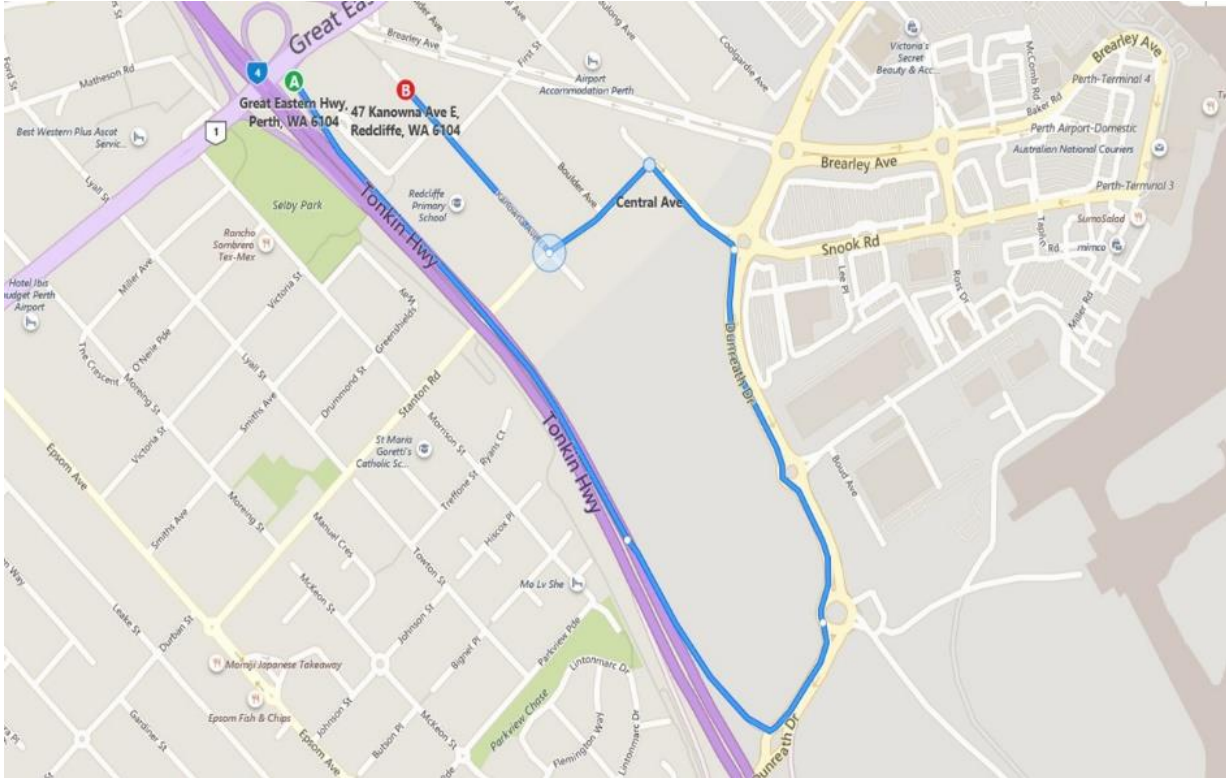

## Important notice for our guests and suppliers

Due to roadworks from the 5<sup>th</sup> of October to early December 2018 on Brearley Avenue and First Street, access has been restricted to the Sanno Marracoonda Airport Hotel from the Great Eastern Highway.

## Please see below for alternate routes.

MAP 1 OR 2 (access from Coolgardie Avenue or via Epsom Avenue will be the best access to the hotel from the Great Eastern Highway) during this time. Easy access will be available from the hotel back onto Great Eastern Highway.